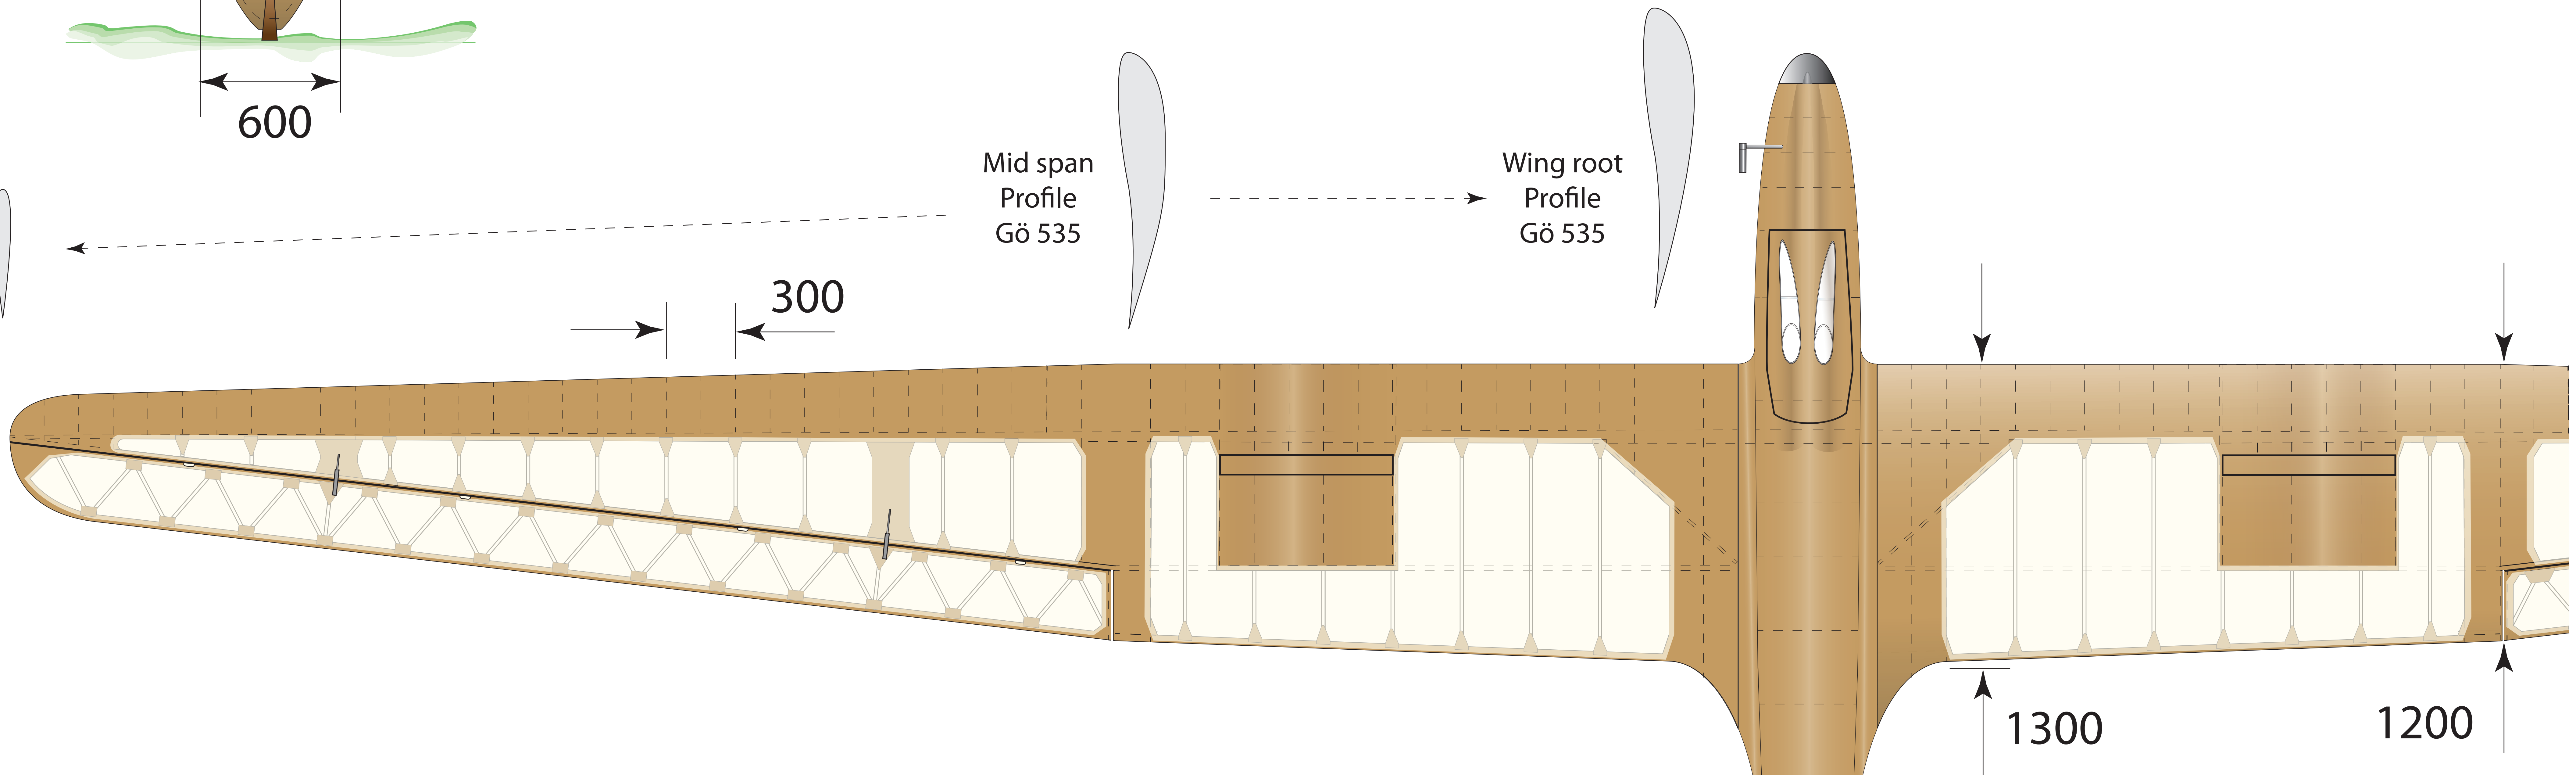

Wing tip
Profile
Gö 409

Mid span
Profile
Gö 535

Wing root
Profile
Gö 535

Drawn by: Vincent Cockett - 2011 ©

Sperber Junior - Hans Jacobs - 1936