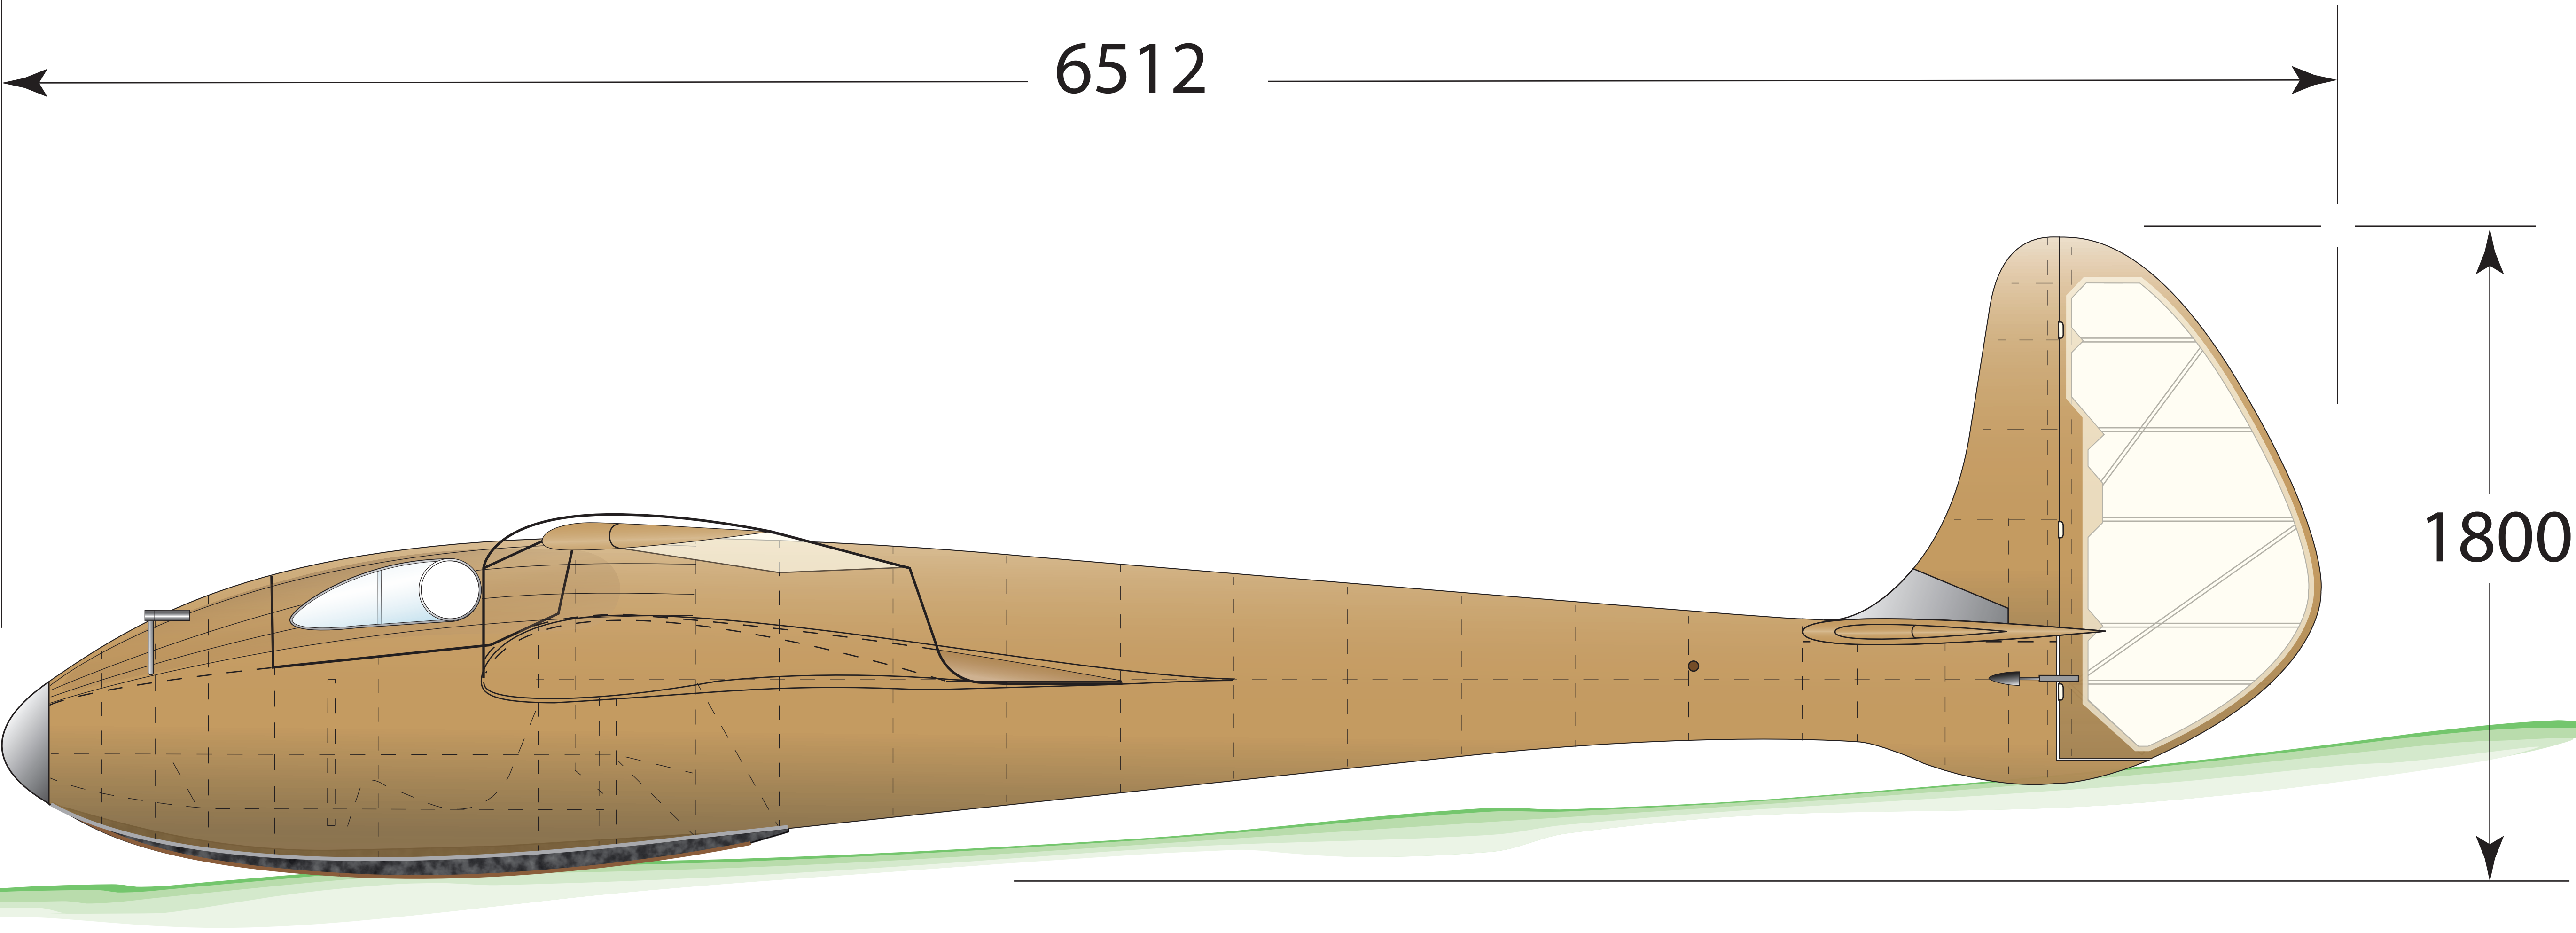

Wing tip
Profile
Gö 409

Mid span
Profile
Gö 535

Wing root
Profile
Gö 535

Drawn by: Vincent Cockett - 2011 ©

Sperber Junior - Hans Jacobs - 1936