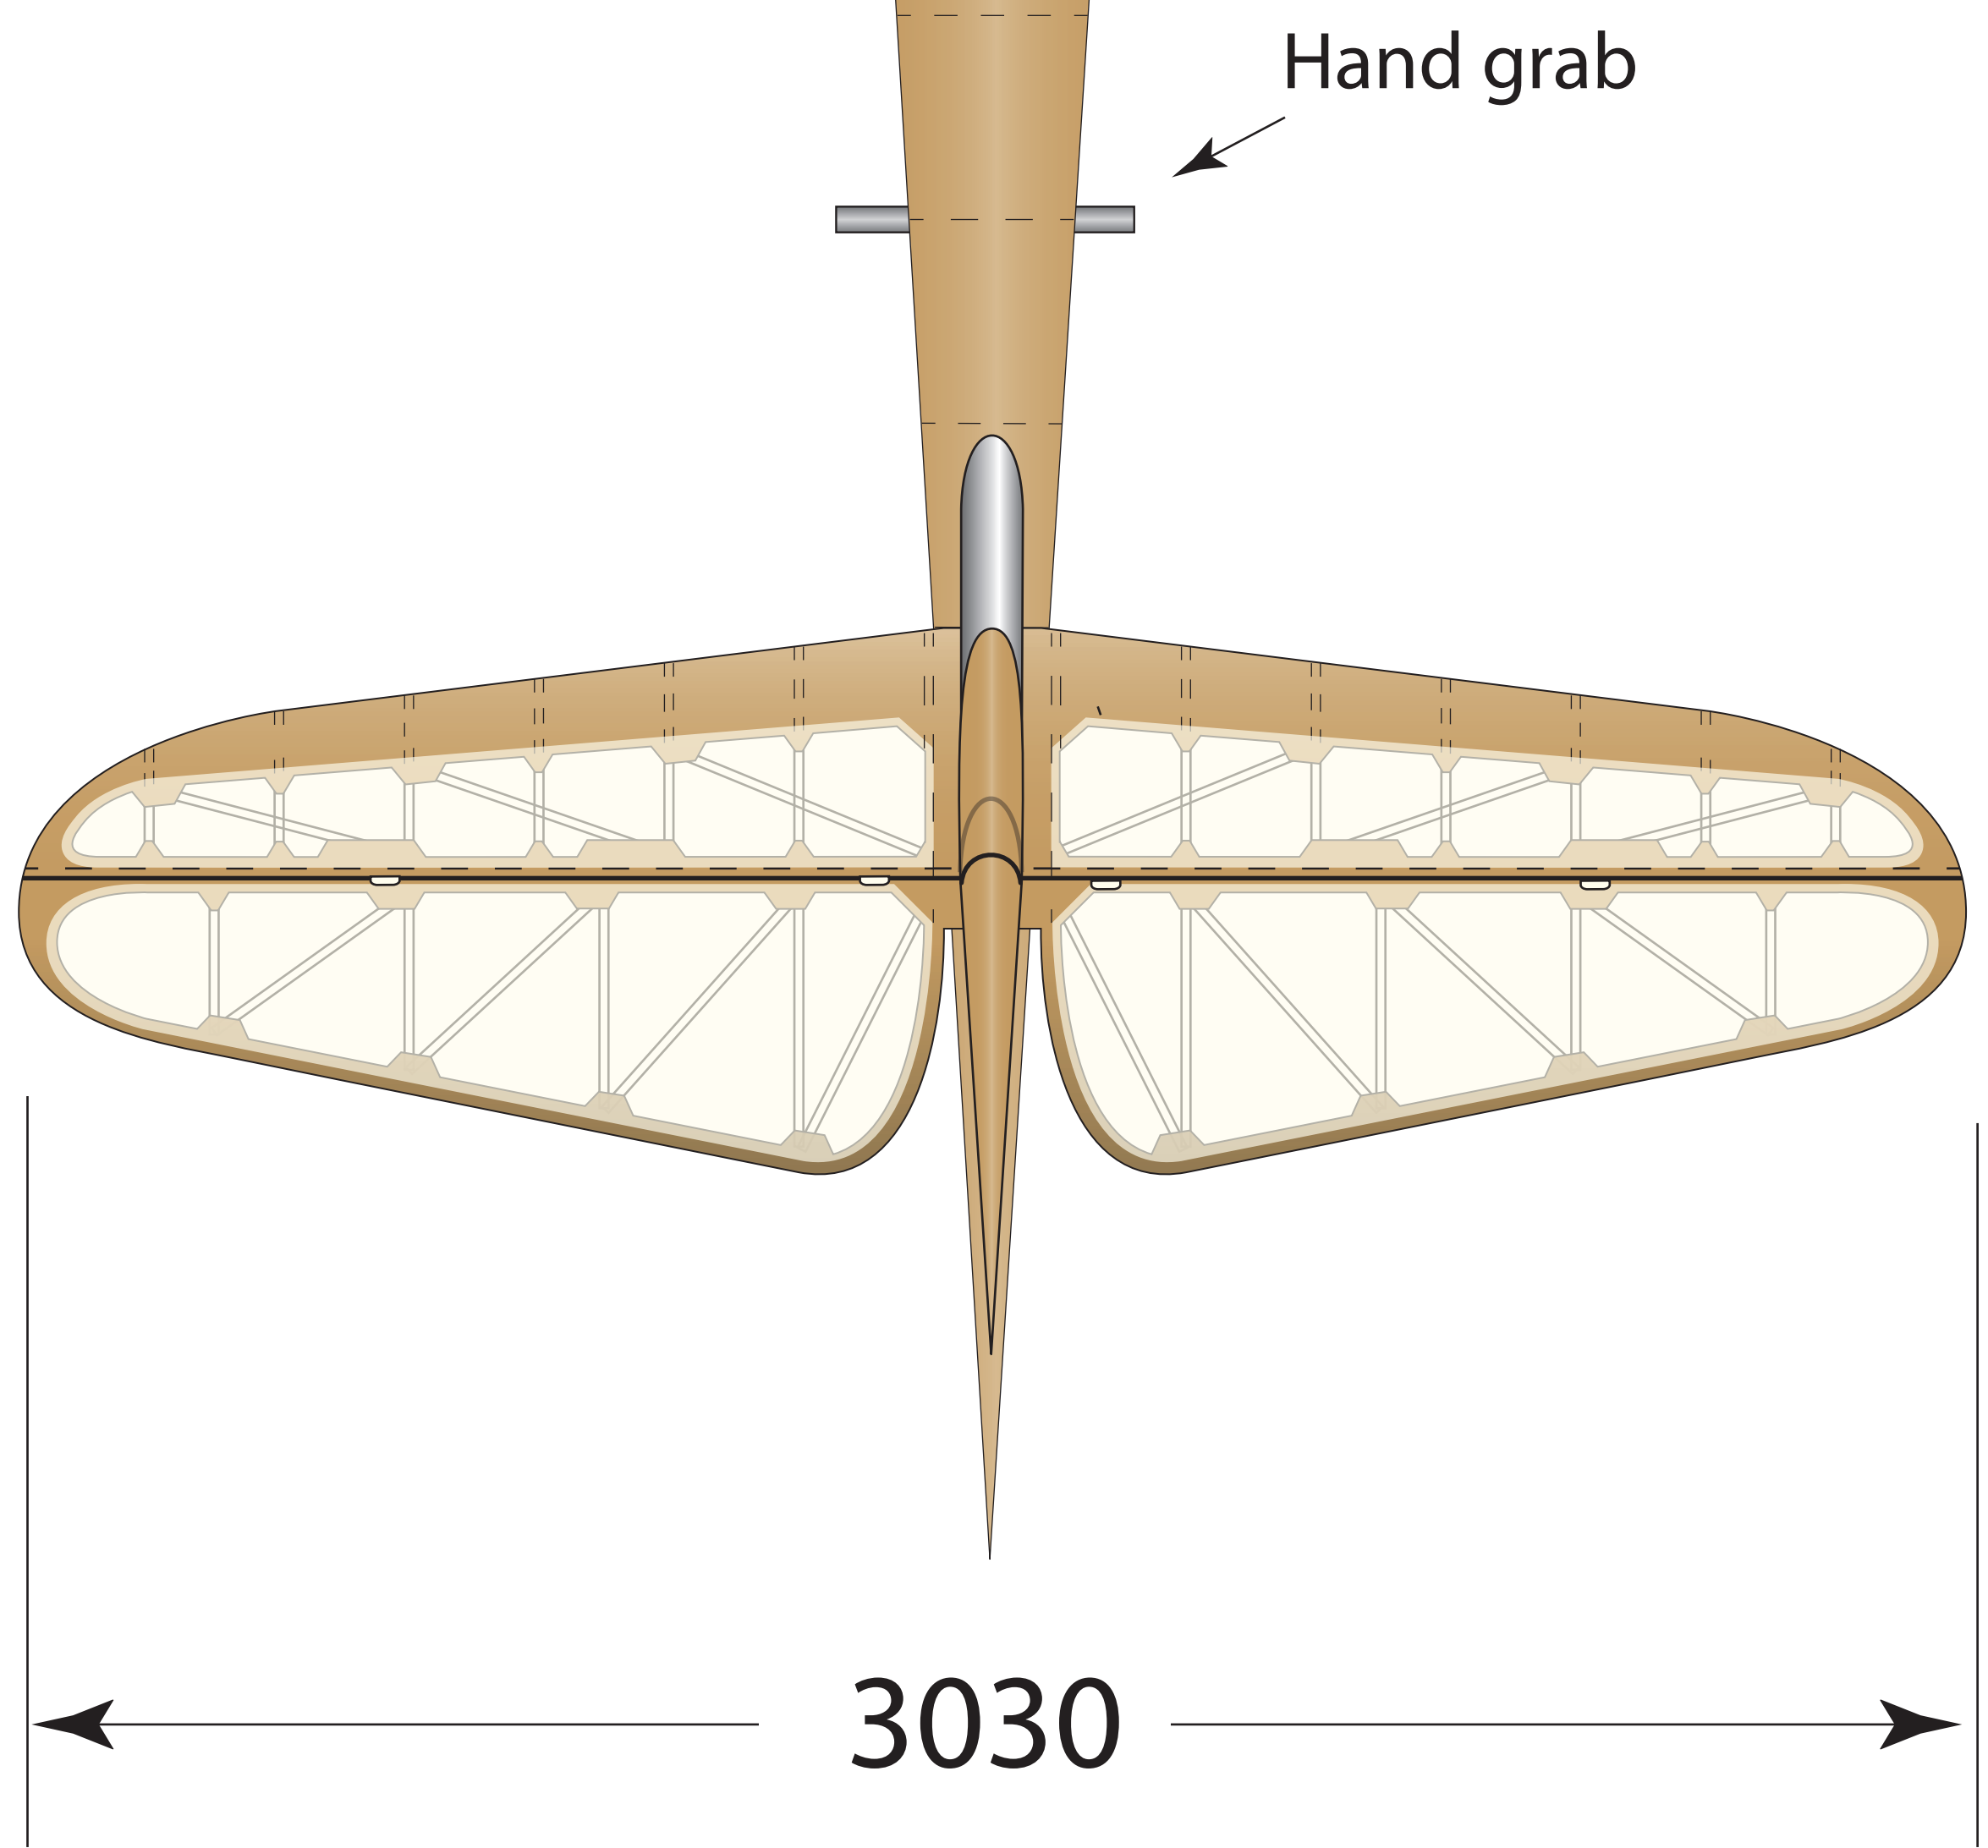

Wing tip
Profile
Gö 409

Mid span
Profile
Gö 535

Wing root
Profile
Gö 535

Drawn by: Vincent Cockett - 2011 ©

Sperber Junior - Hans Jacobs - 1936